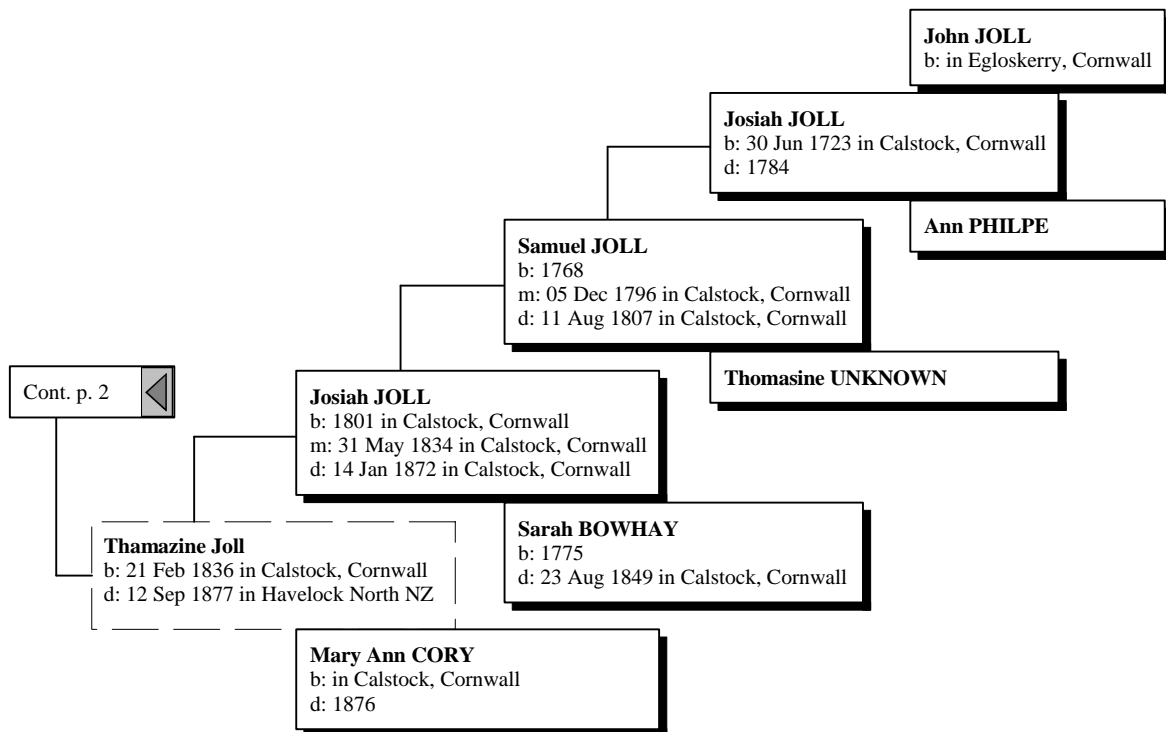

Ancestors of Alfred HARRIS