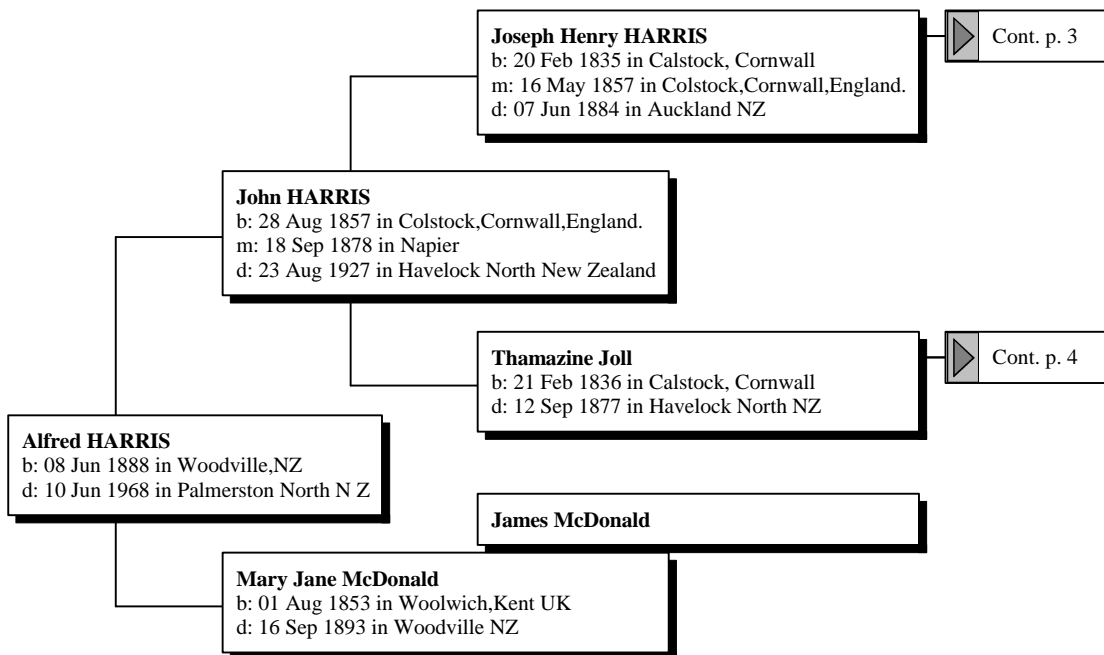

Book of Alfred Harris

by

Trevor Harris

## *Table of Contents*

Ancestor Tree of Alfred HARRIS .....	2
Descendant Tree of Alfred HARRIS .....	5
Outline Descendant Tree of Alfred HARRIS .....	8
Custom Report .....	9
Index .....	13

## *Ancestors of Alfred HARRIS*

*Ancestors of Alfred HARRIS*

**John HARRIS**  
b: 1794

**Joseph Henry HARRIS**  
b: 20 Feb 1835 in Calstock, Cornwall  
m: 16 May 1857 in Colstock, Cornwall, England.  
d: 07 Jun 1884 in Auckland NZ