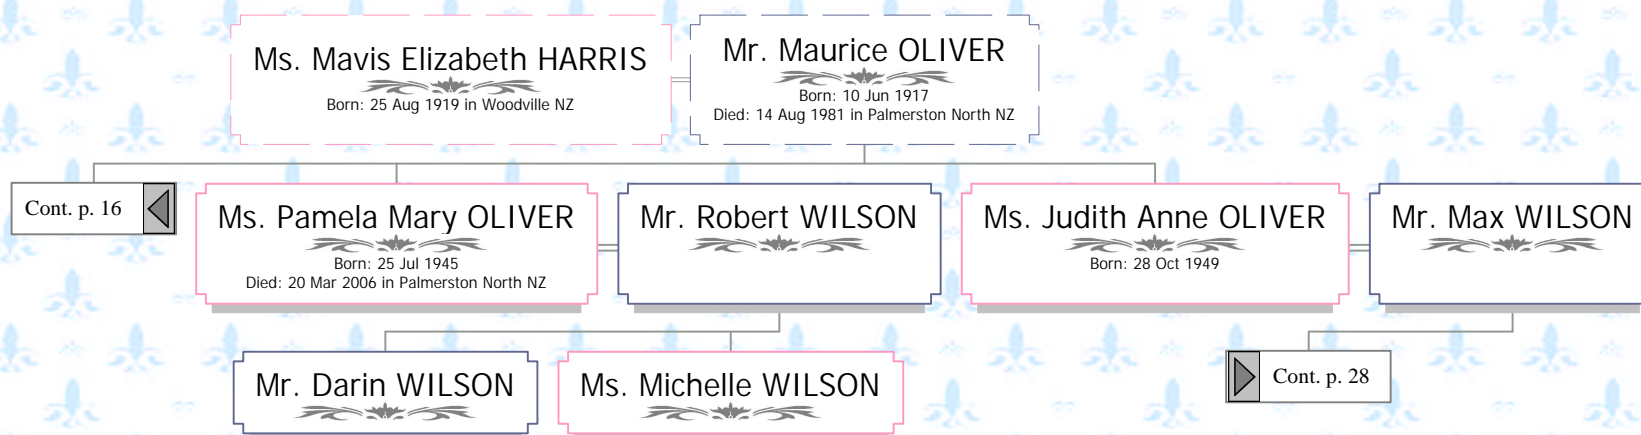

Descendants of Joseph Henry HARRIS