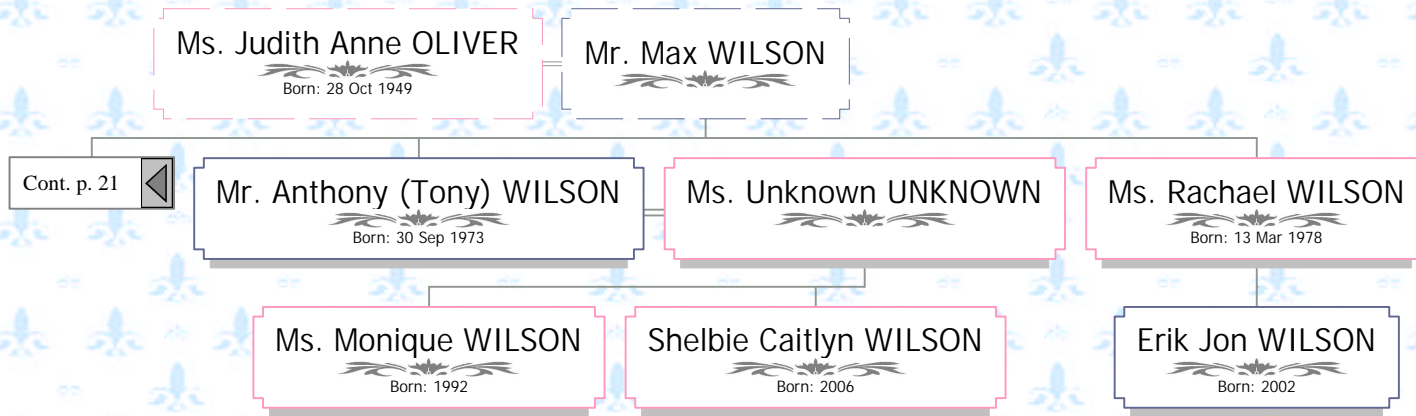

Descendants of Joseph Henry HARRIS

Ms. Maureen Elsie OLIVER

Born: 1943 in Woodville NZ
Died: 22 Aug 2006 in Christchurch, NZ

Mr. Walter David BURROWS

Born: 30 Oct 1939 in Rotherham NZ

Cont. p. 23

Ms. Sandra Lee BURROWS