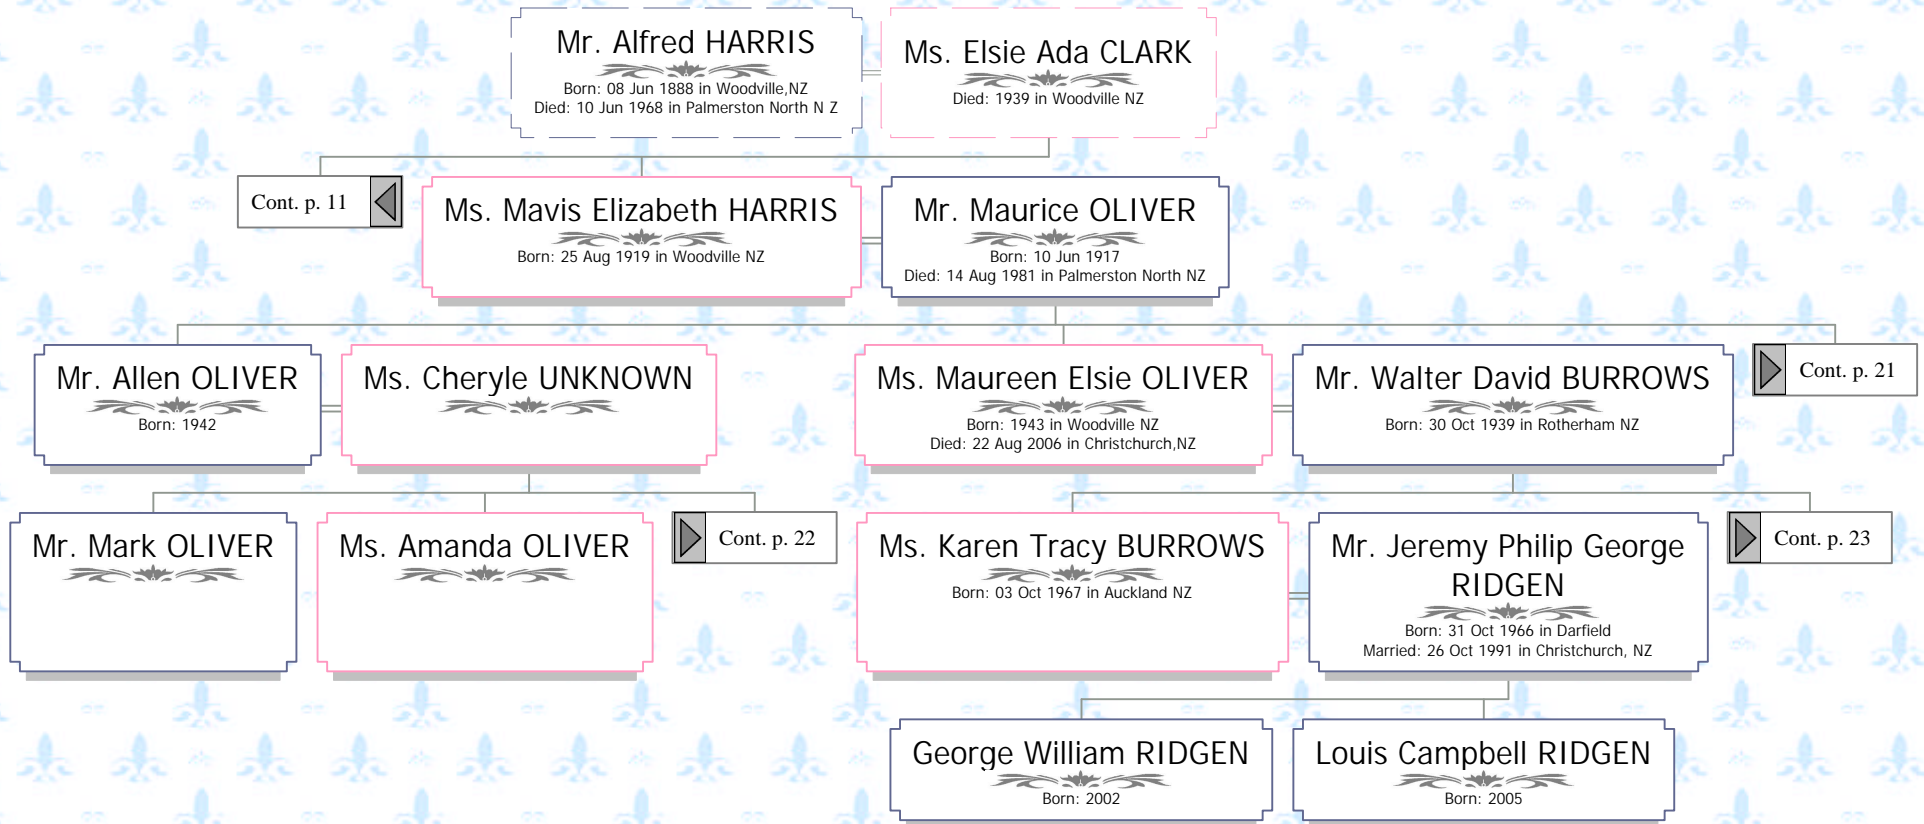

Mr. Mathew MURRAY

Born: 1971

Ms. Michelle Ann MURRAY

Born: 1972

Descendants of Joseph Henry HARRIS

Descendants of Joseph Henry HARRIS

Descendants of Joseph Henry HARRIS

Mr. Henry Alfred HARRIS
Born: 22 Sep 1914 in Woodville NZ
Died: 2000 in Hastings NZ