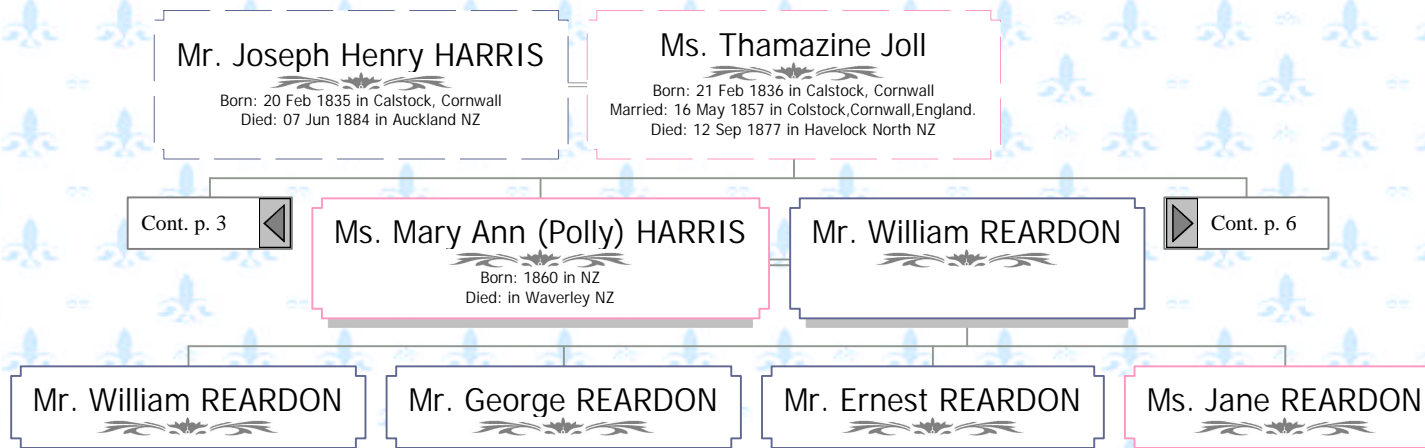

Descendants of Joseph Henry HARRIS