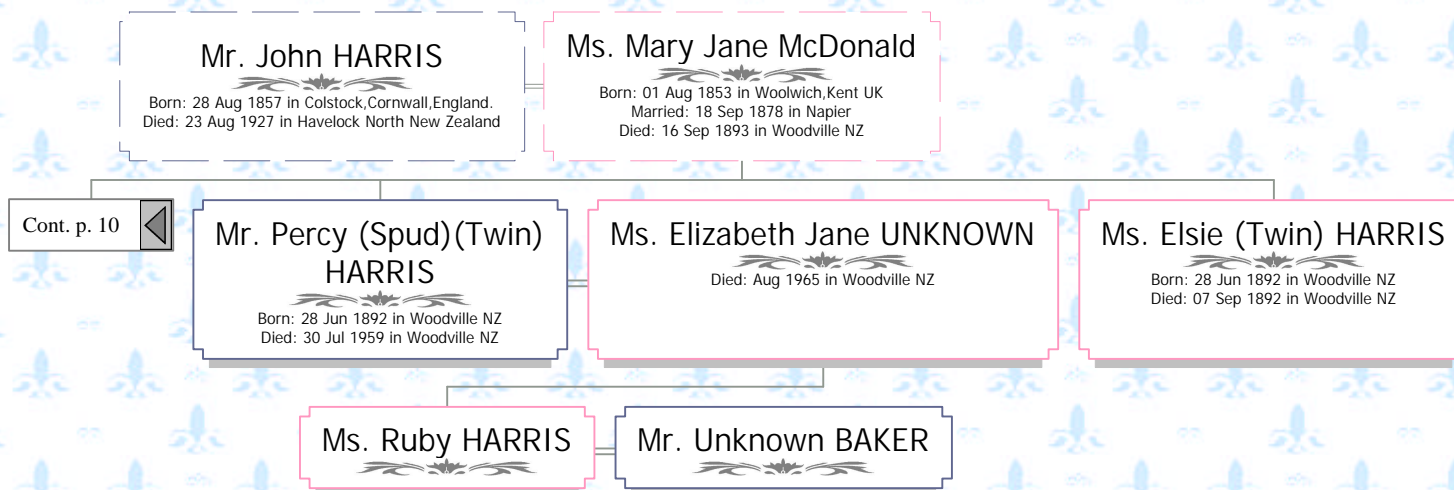

Descendants of Joseph Henry HARRIS